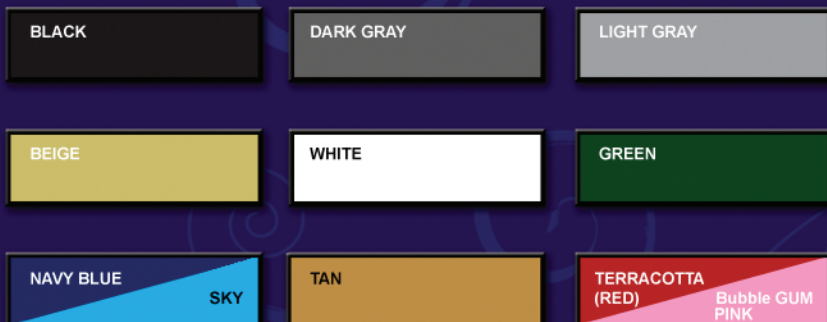

Come Home to Perfection!

**ITtile looks great,
provides all day comfort,
and is easy to maintain.**

Designed for a Contemporary Lifestyle

Colors for Slate Texture

Colors for Leather Texture

Tuscany Colors for Slate Texture