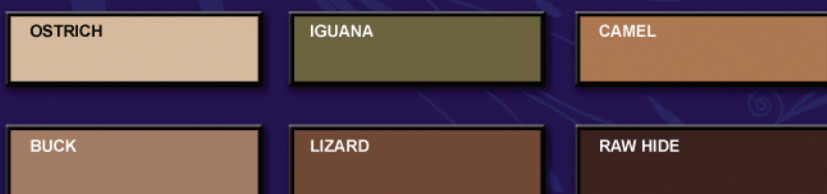

Come Home to Perfection!

**ITtile looks great,
provides all day comfort,
and is easy to maintain.**

Designed for a Contemporary Lifestyle

Colors for Slate Texture

Colors for Leather Texture

Tuscany Colors for Slate Texture