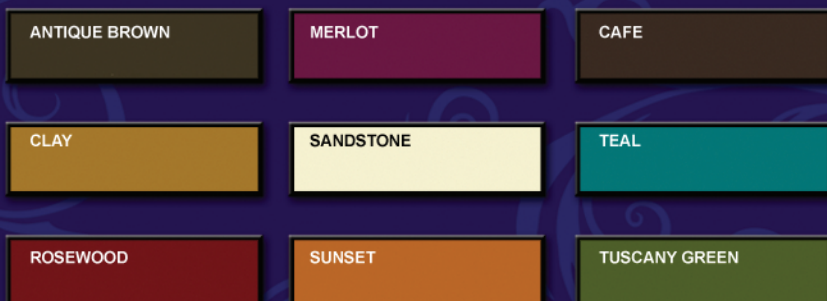

Come Home to Perfection!

**ITtile looks great,
provides all day comfort,
and is easy to maintain.**

Designed for a Contemporary Lifestyle

Colors for Slate Texture

Colors for Leather Texture

Tuscany Colors for Slate Texture