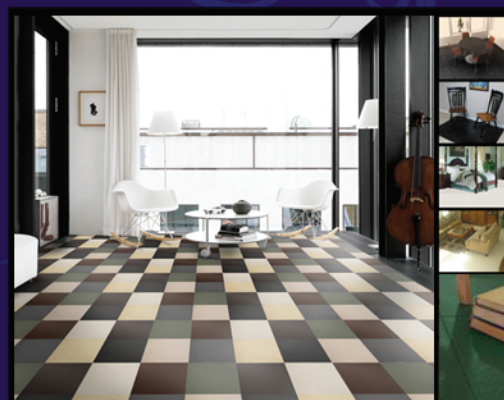

Come Home to Perfection!

**ITtile looks great,
provides all day comfort,
and is easy to maintain.**

Designed for a Contemporary Lifestyle

Colors for Slate Texture

Colors for Leather Texture

Tuscany Colors for Slate Texture

Possibilities: Endless

PLACES YOU'LL FIND ITtile

- Living Rooms
- Kitchens
- Laundry Rooms
- Rec. Rooms
- Dens
- Offices
- Bedrooms
- Playrooms

Anywhere a comfortable, durable & beautiful floor is desired