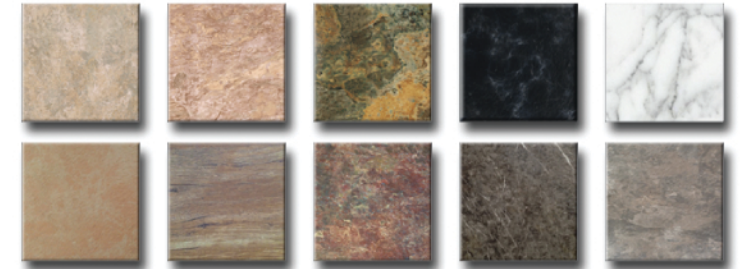

# Vinyl Interlocking Tiles

Beautiful • Comfortable • Durable

## Slate

### Coin, Diamond Plate

Black	Dark Gray	Light Gray
Blue	White	Red
Forest Green	Yellow	Orange
Tan	Beige	Matching Edges & Corners

Black	Graphite	Light Gray
NauticalBlue	Antique Brown	Terracotta
Hunter Green	Perfection Floor Tile is Recommended for inside use	Beige
Bubble Gum	Merlot	Cafe
Clay	Sandstone	Sky Blue
Rosewood	Sunset	Tuscany Green

## LeatherLook

BuckSkin	Sea Turtle	Palomino	Rhino Black	Rhino Gray
Saddle Tan	Buffalo	Parchment	Eel	